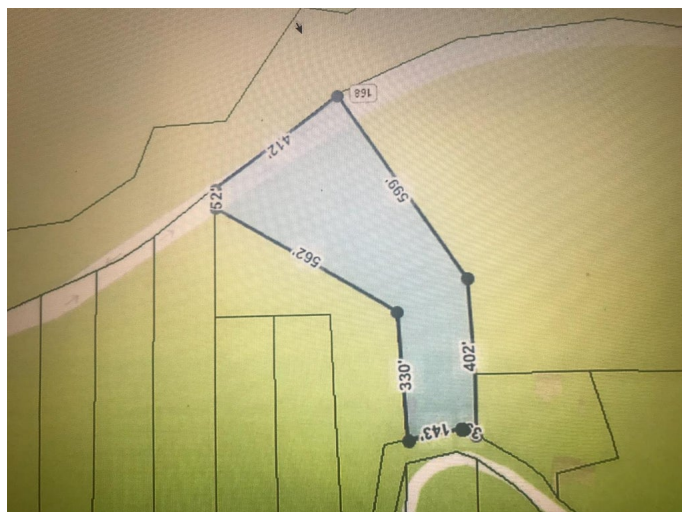

# \$59,900 - 44860 Auberry Rd, Auberry

MLS® #568686

**\$59,900**

Bedroom, Bathroom, 218,235 sqft  
Lots on 5.01 Acres

N/A, Auberry, CA

Great 5 acre lot near the Top of the 4Lane. No improvements. Priced below comps for fast sale. Wonderful views from top. Seller has limited knowledge of disclosure and info. Buyer to verify conditions.

## Amenities

Amenities	Bluff View
-----------	------------

## Exterior

Lot Description	1 - 5 Acres, Hillside
-----------------	-----------------------