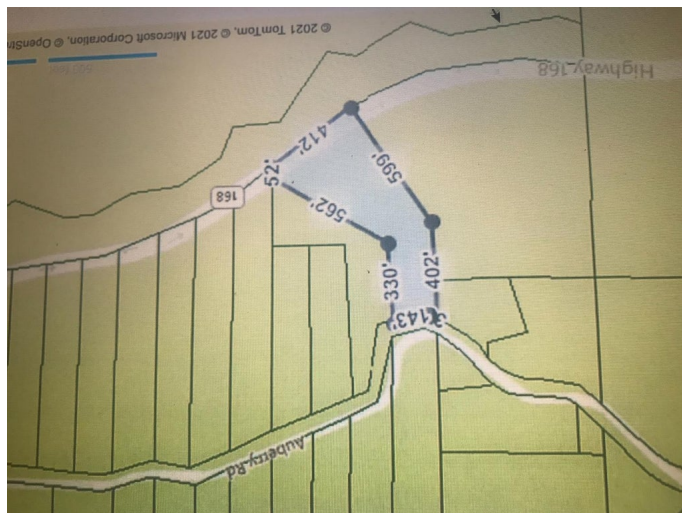

Essential Information

MLS® #	568686
Price	$59,900
Square Footage	218,235
Acres	5.01
Type	Lots
Sub-Type	Single Family
Status	Active